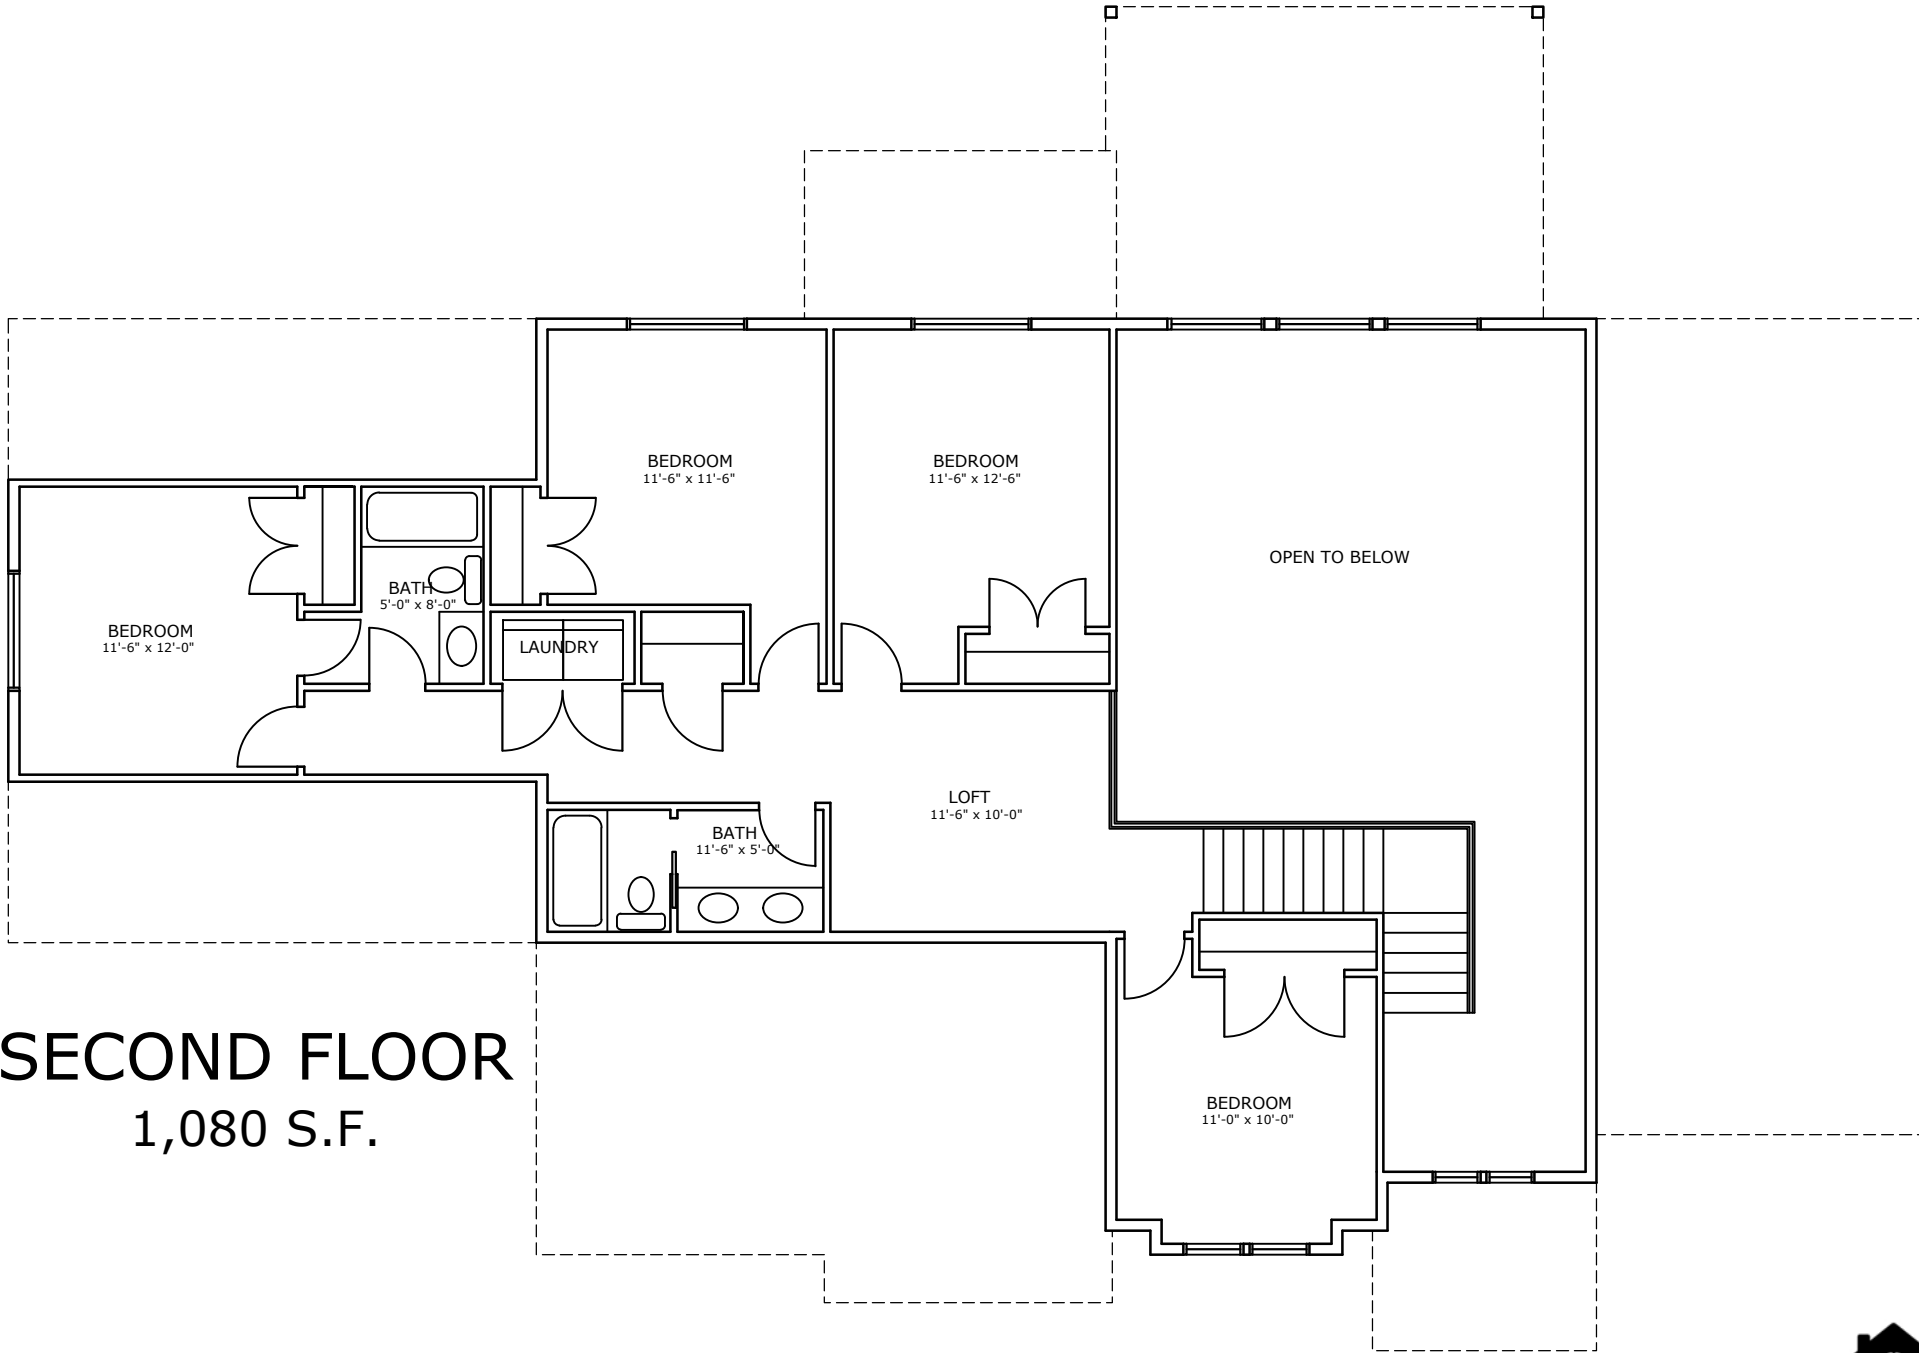

HERITAGE
HOMES[®]
HeritageHomesUtah.com

The Budge

MAIN FLOOR
1,825 S.F.

SECOND FLOOR
1,080 S.F.

BASEMENT
2,554 S.F.