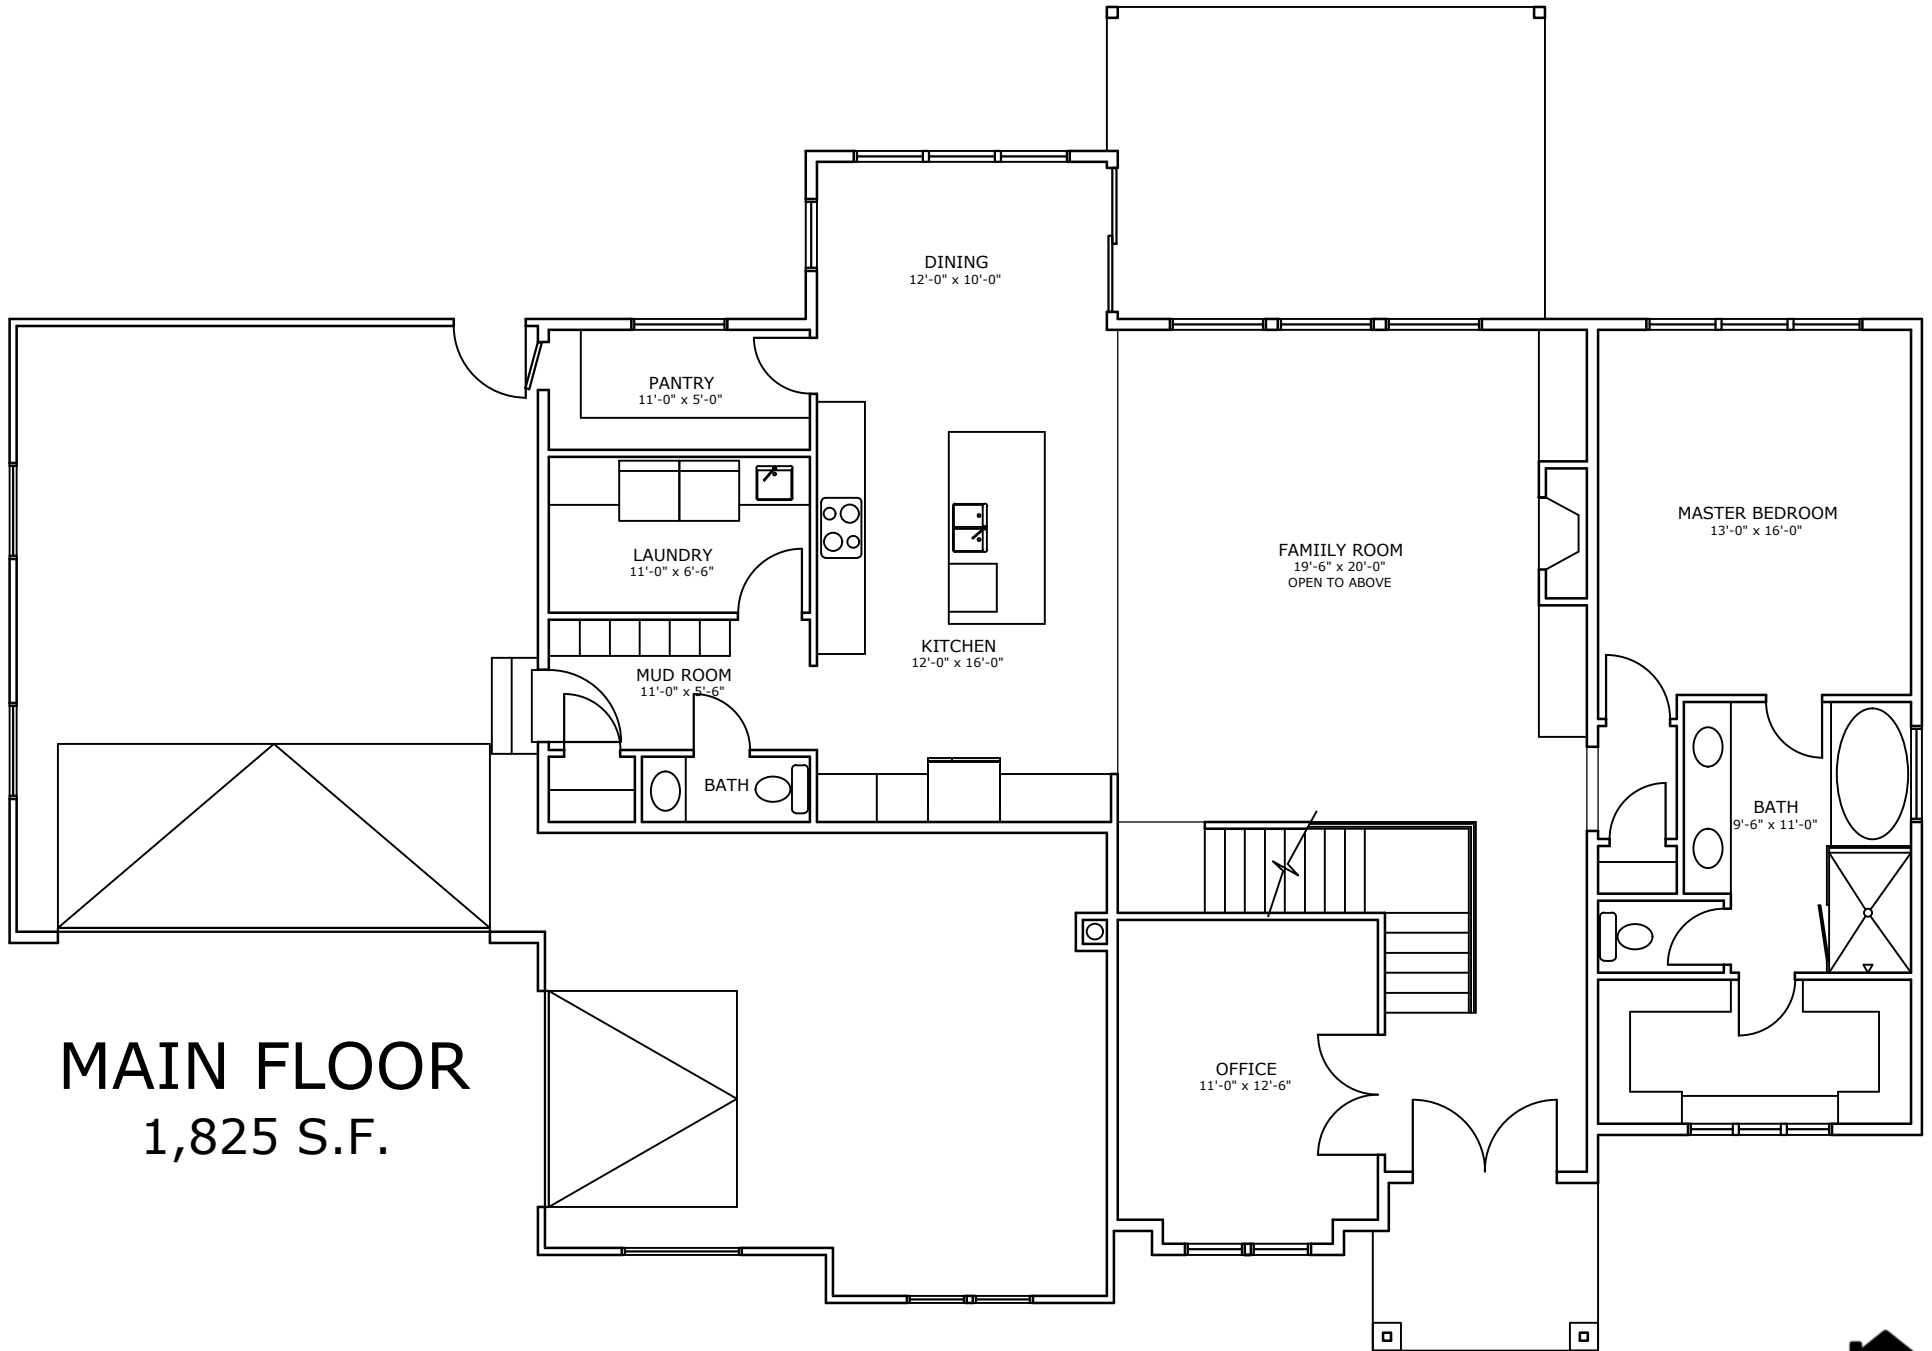

HERITAGE
HOMES[®]
HeritageHomesUtah.com

The Budge

MAIN FLOOR
1,825 S.F.

SECOND FLOOR
1,080 S.F.

BASEMENT
2,554 S.F.