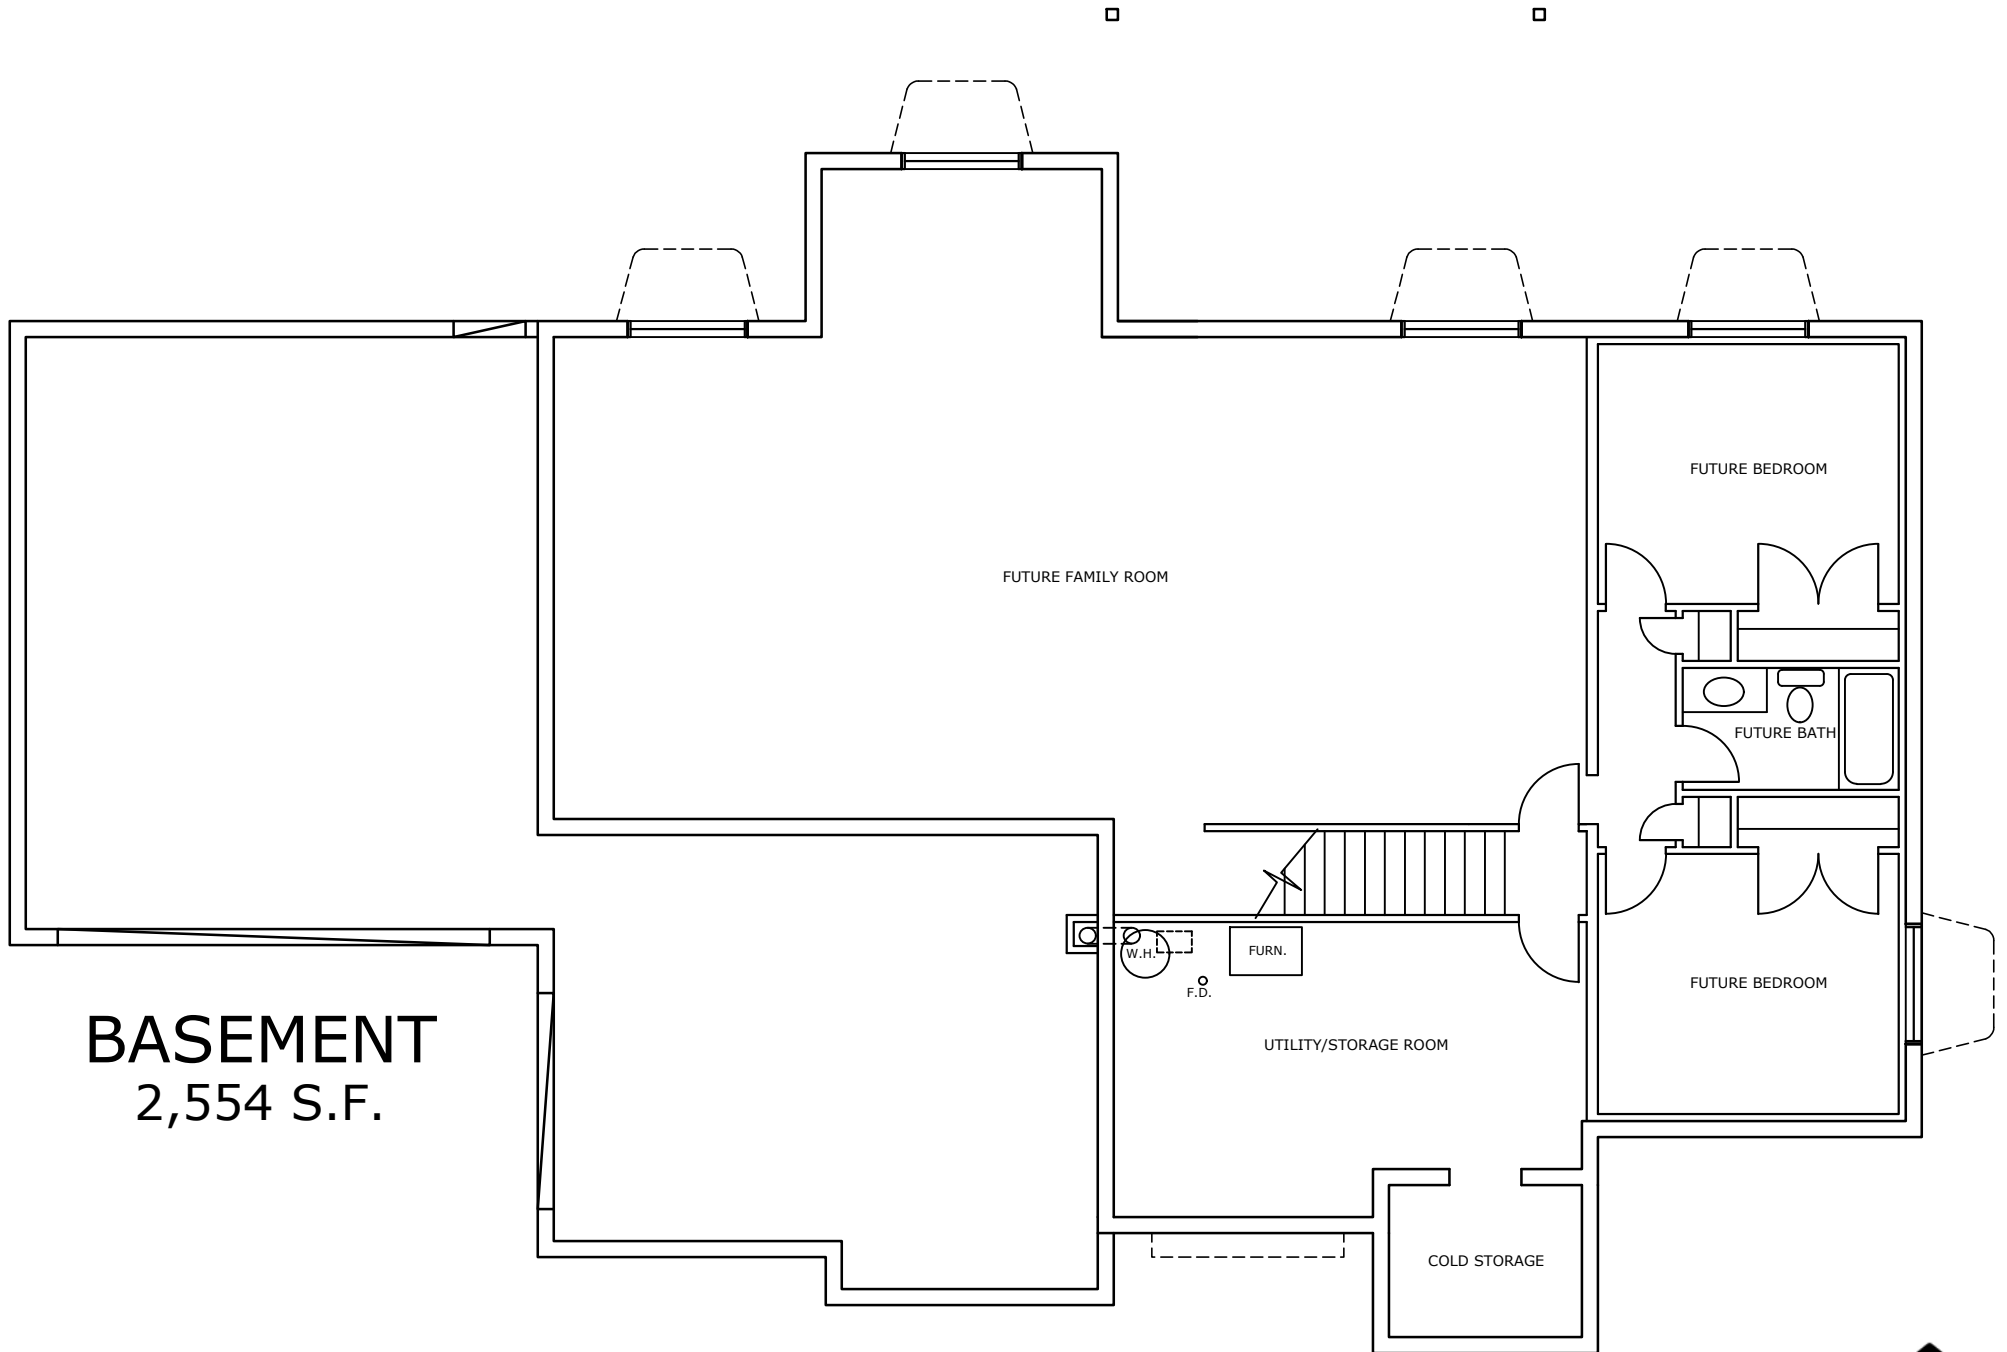

HERITAGE
HOMES[®]
HeritageHomesUtah.com

The Budge

MAIN FLOOR
1,825 S.F.

SECOND FLOOR
1,080 S.F.

BASEMENT
2,554 S.F.